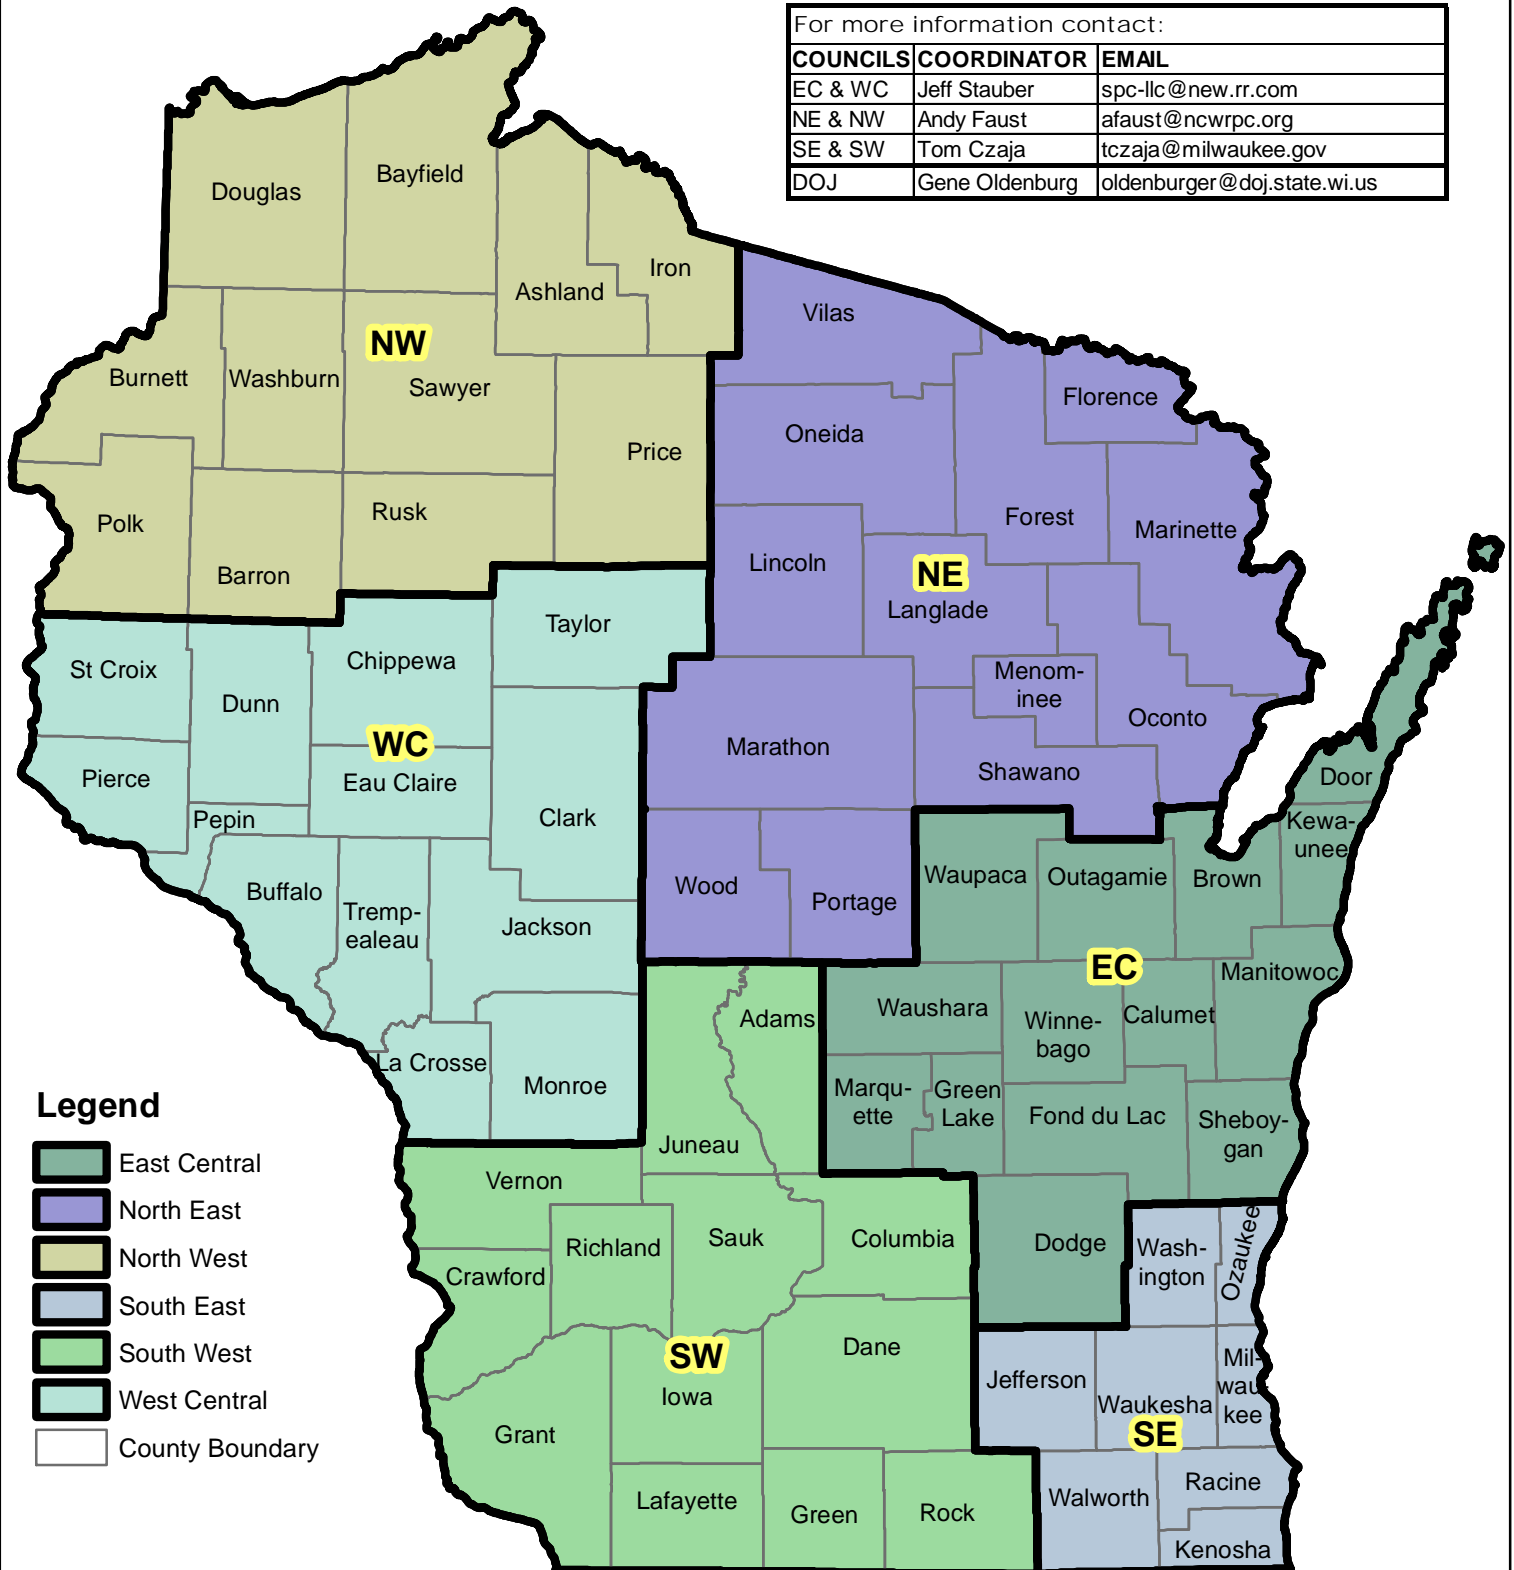

WISCONSIN

Regional SCIP Implementation Councils

For more information contact:		
COUNCILS	COORDINATOR	EMAIL
EC & WC	Jeff Stauber	spc-llc@new.rr.com
NE & NW	Andy Faust	afaust@ncwrpc.org
SE & SW	Tom Czaja	tczaja@milwaukee.gov
DOJ	Gene Oldenburg	oldenburger@doj.state.wi.us

Legend

- East Central
- North East
- North West
- South East
- South West
- West Central
- County Boundary